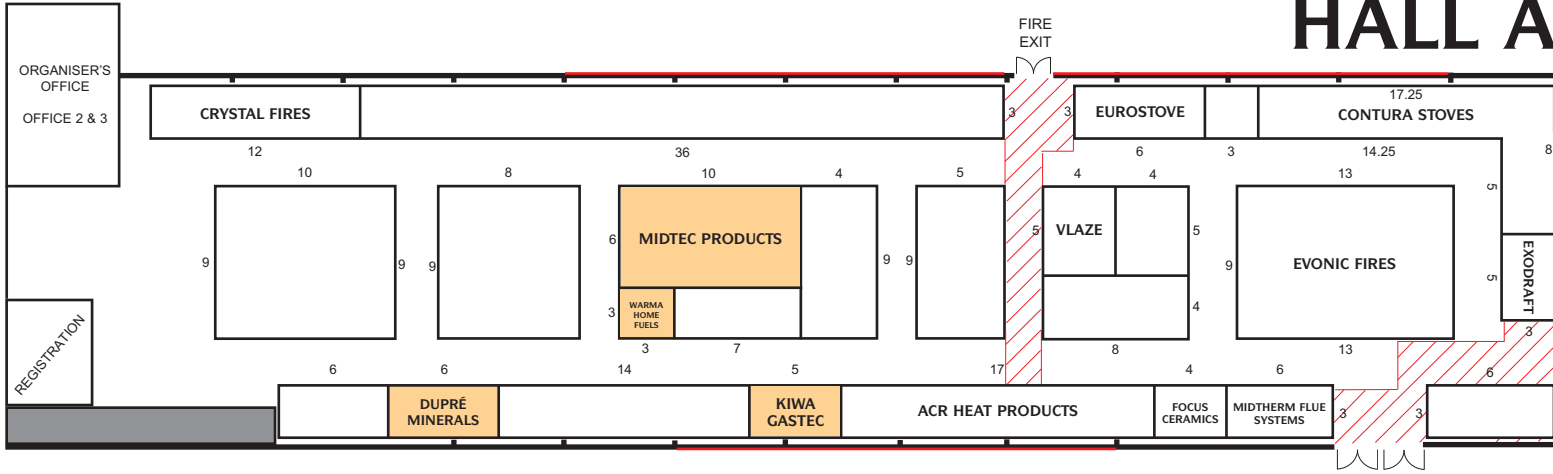

ON-SITE & PRE-REGISTRATION  
ENTRANCE

- Space Only stand 
- Shell Scheme stand 
- Window's to flue solid fuel appliances 

UP-DATED: 10/02/2020

FROM HALL A

TO HALL B

FROM HALL B TO C

LINK WAY

**HALL C**

ON-SITE & PRE-REGISTRATION  
ENTRANCE