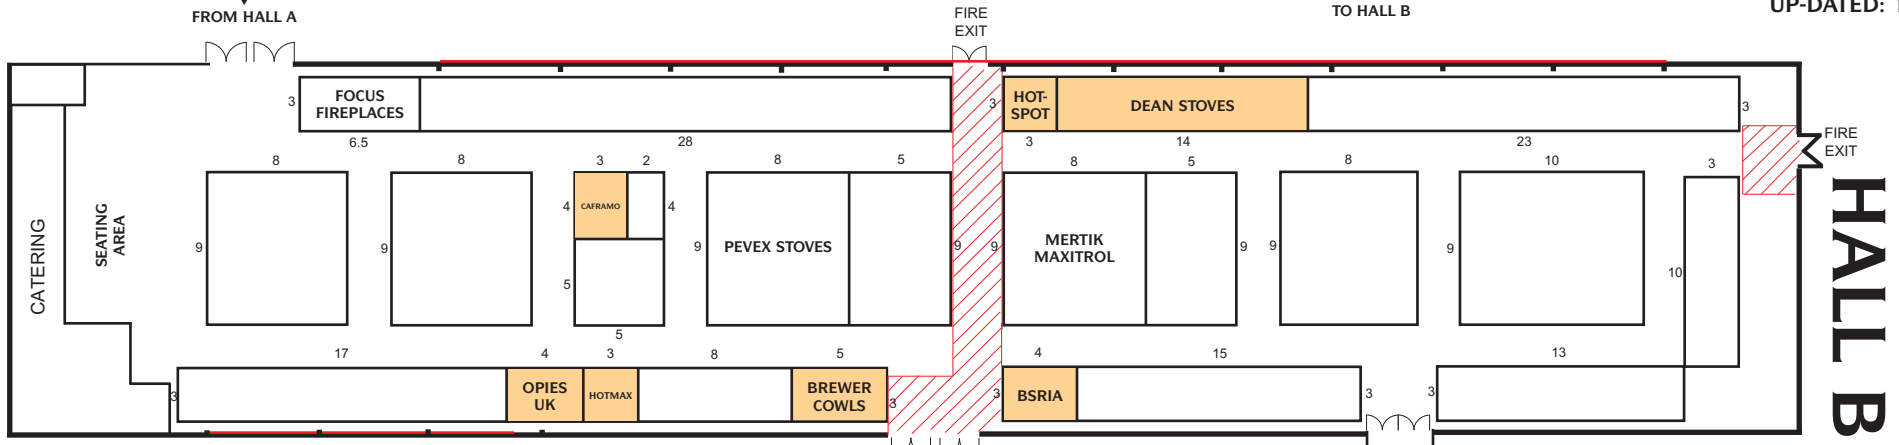

ON-SITE & PRE-REGISTRATION  
ENTRANCE

- Space Only stand 
- Shell Scheme stand 
- Window's to flue solid fuel appliances 

UP-DATED: 10/02/2020

FROM HALL A

TO HALL B

FROM HALL B TO C

LINK WAY

**HALL C**