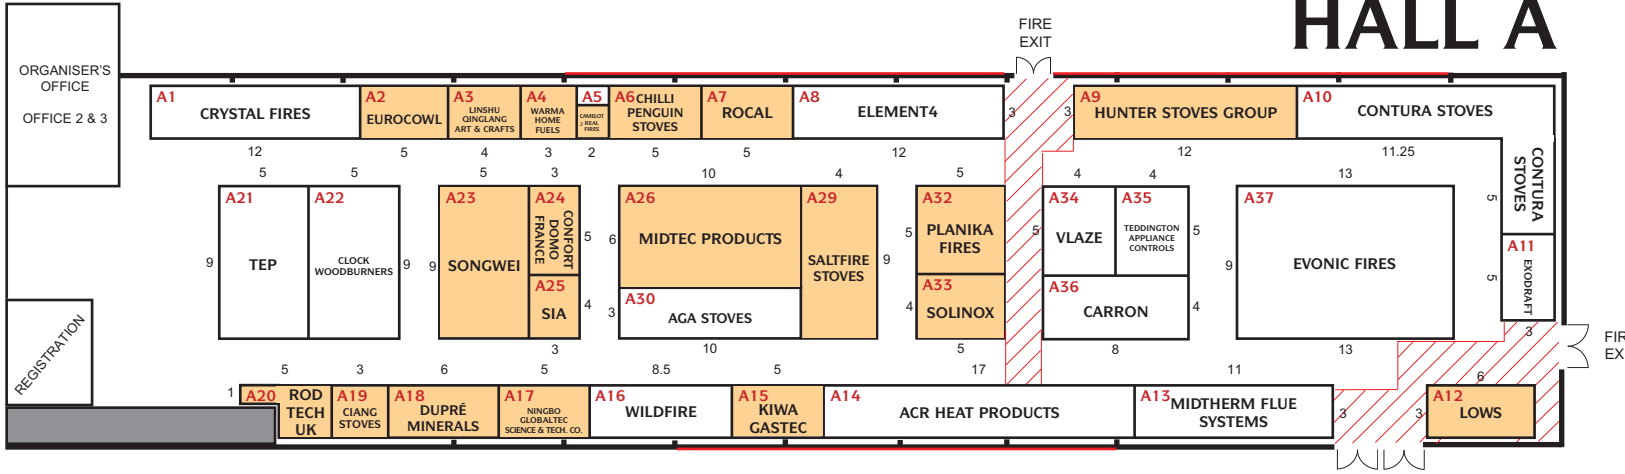

ON-SITE & PRE-REGISTRATION ENTRANCE

HALL A

Space Only stand

Shell Scheme stand

Window's to flue solid fuel appliances

UP-DATED: 13/05/2019

FROM HALL A

TO HALL B

HALL B

FROM HALL B TO C

PRE-REGISTRATION & ON-SITE ENTRANCE

HALL C