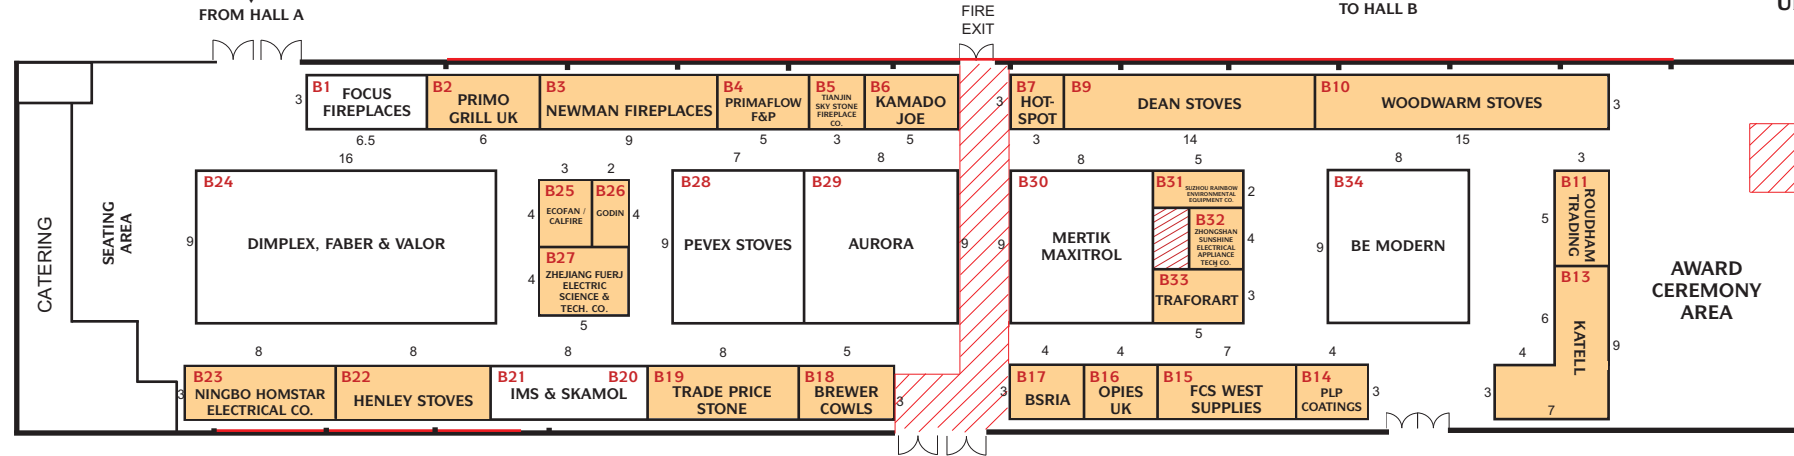

ON-SITE & PRE-REGISTRATION ENTRANCE

HALL A

Space Only stand

Shell Scheme stand

Window's to flue solid fuel appliances

UP-DATED: 13/05/2019

FROM HALL A

TO HALL B

HALL B

FROM HALL B TO C

PRE-REGISTRATION & ON-SITE ENTRANCE

HALL C