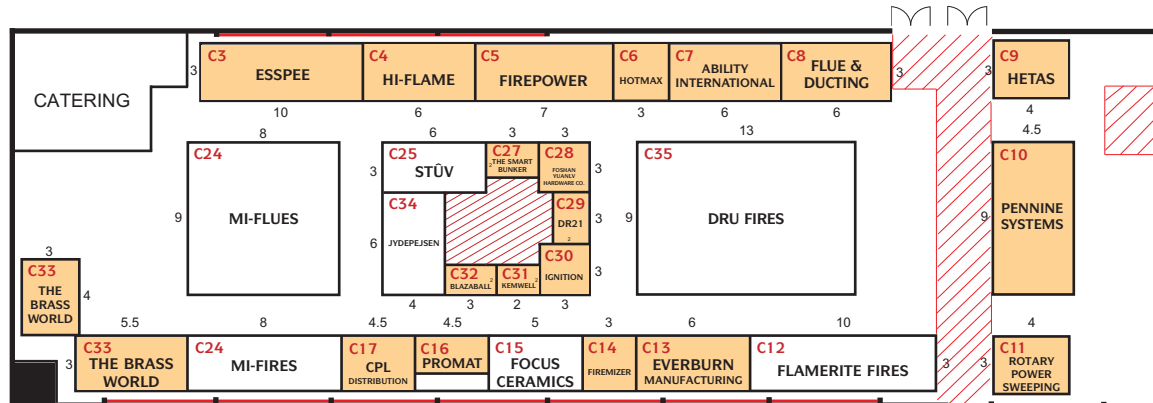

ON-SITE & PRE-REGISTRATION ENTRANCE

HALL A

Space Only stand

Shell Scheme stand

Window's to flue solid fuel appliances

UP-DATED: 13/05/2019

FROM HALL A

TO HALL B

HALL B

FROM HALL B TO C

PRE-REGISTRATION & ON-SITE ENTRANCE

HALL C