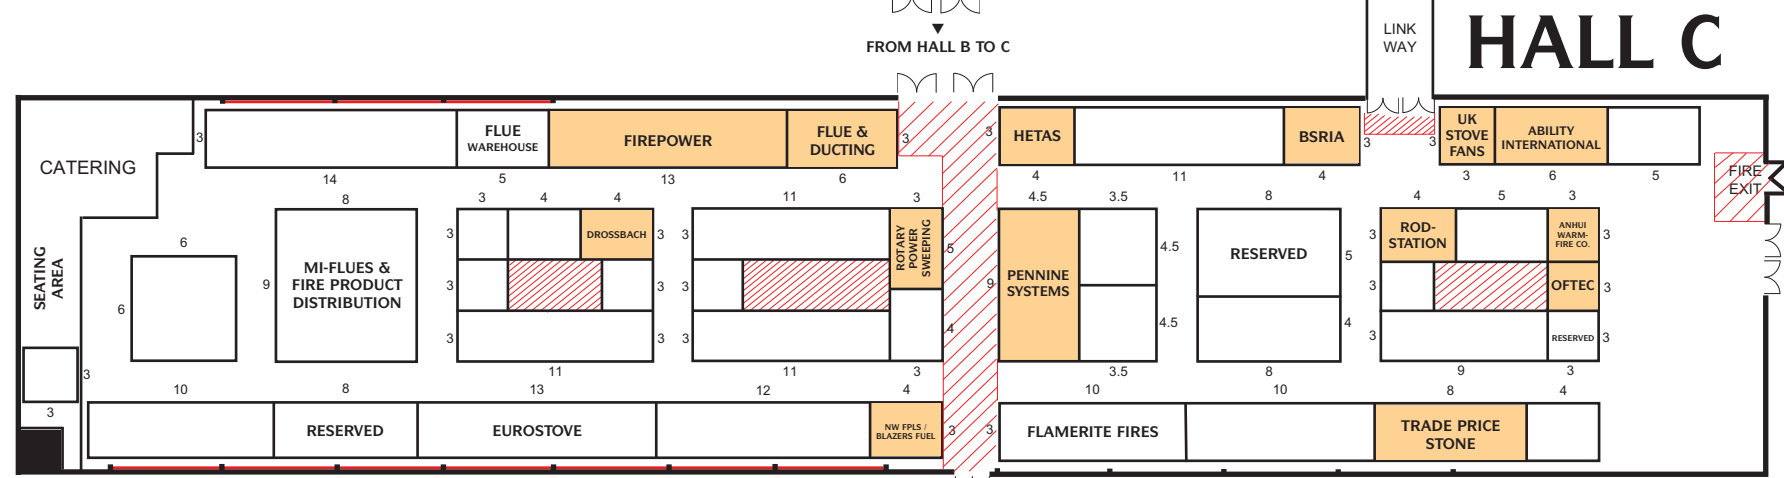

ON-SITE & PRE-REGISTRATION ENTRANCE

Space Only stand

Shell Scheme stand

Window's to flue solid fuel appliances

UP-DATED: 15/01/2018

ON-SITE & PRE-REGISTRATION ENTRANCE