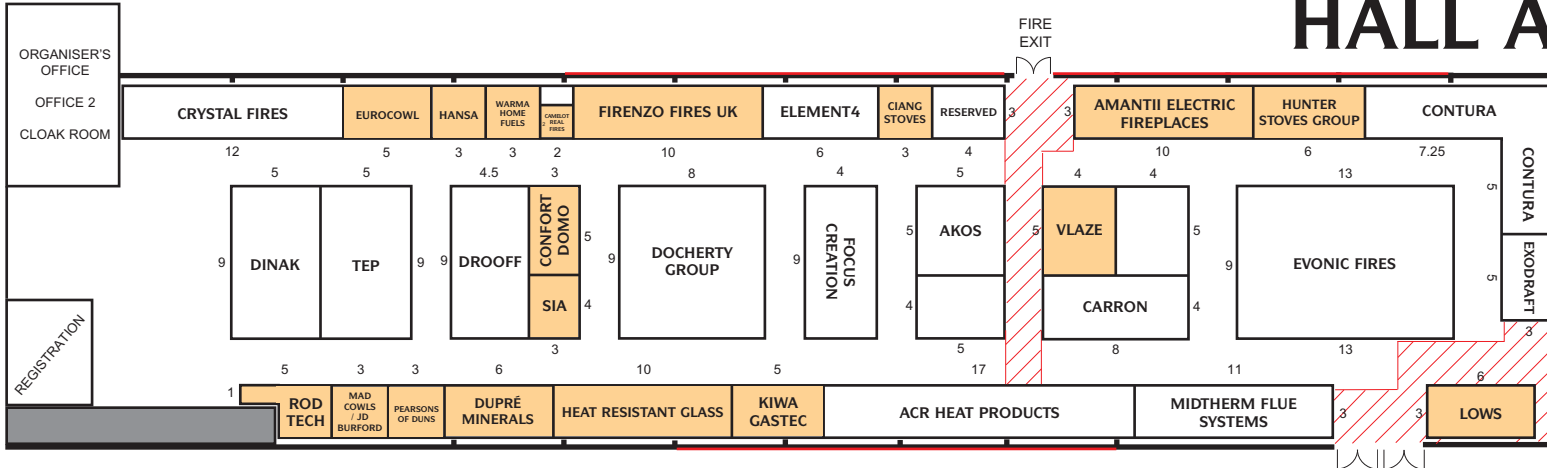

ON-SITE & PRE-REGISTRATION ENTRANCE

Space Only stand

Shell Scheme stand

Window's to flue solid fuel appliances

UP-DATED: 15/01/2018

ON-SITE & PRE-REGISTRATION ENTRANCE