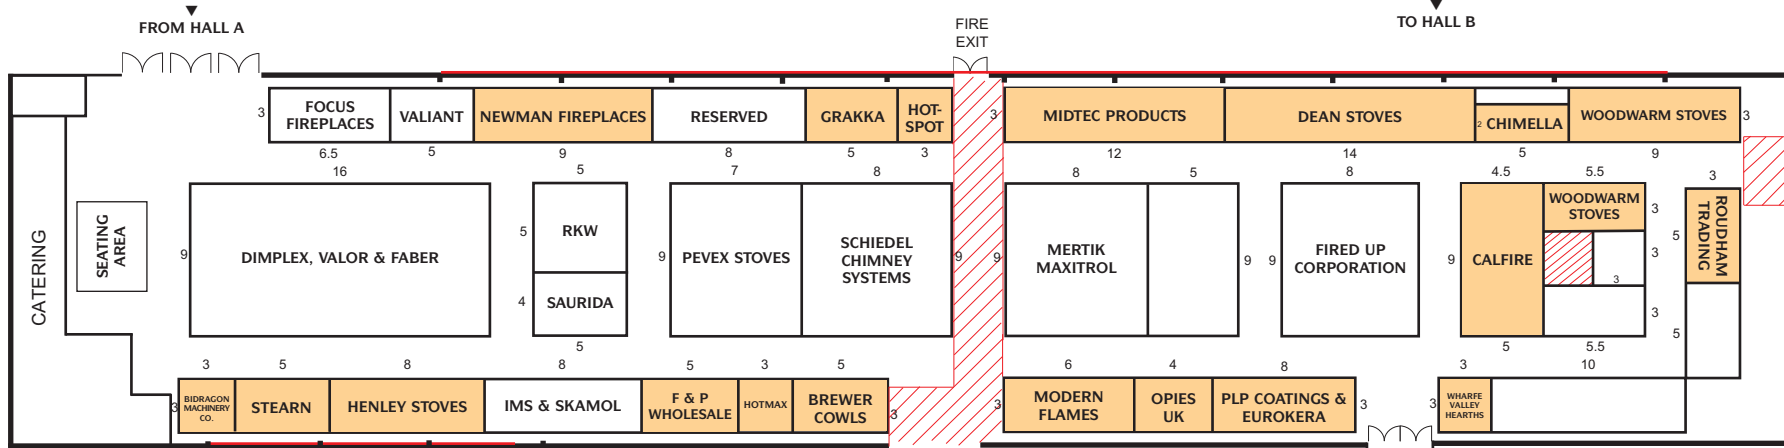

ON-SITE & PRE-REGISTRATION ENTRANCE

Space Only stand

Shell Scheme stand

Window's to flue solid fuel appliances

UP-DATED: 15/01/2018

ON-SITE & PRE-REGISTRATION ENTRANCE