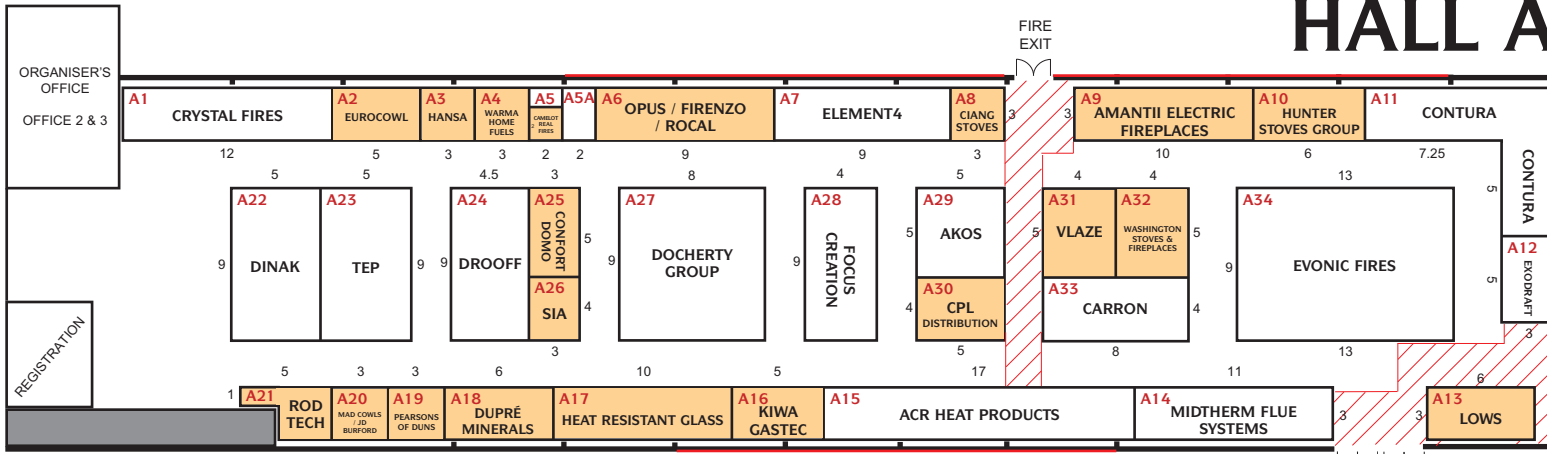

ON-SITE & PRE-REGISTRATION  
ENTRANCE

- Space Only stand
- Shell Scheme stand
- Window's to flue solid fuel appliances

UP-DATED: 21/03/2018

SPRINGFIELD HOUSE ENTRANCE - ON-SITE & PRE-REGISTRATION