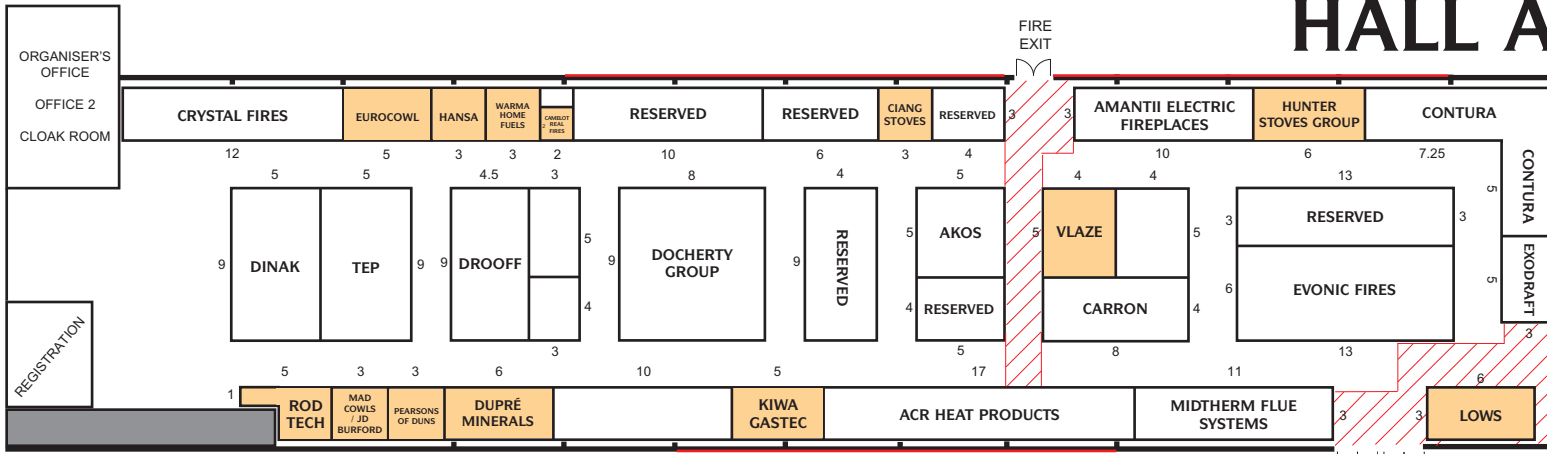

ON-SITE & PRE-REGISTRATION
ENTRANCE

HALL A

Space Only stand

Shell Scheme stand

Window's to flue
solid fuel appliances

UP-DATED: 19/09/2017

HALL B

HALL C

ON-SITE &
PRE-REGISTRATION
ENTRANCE