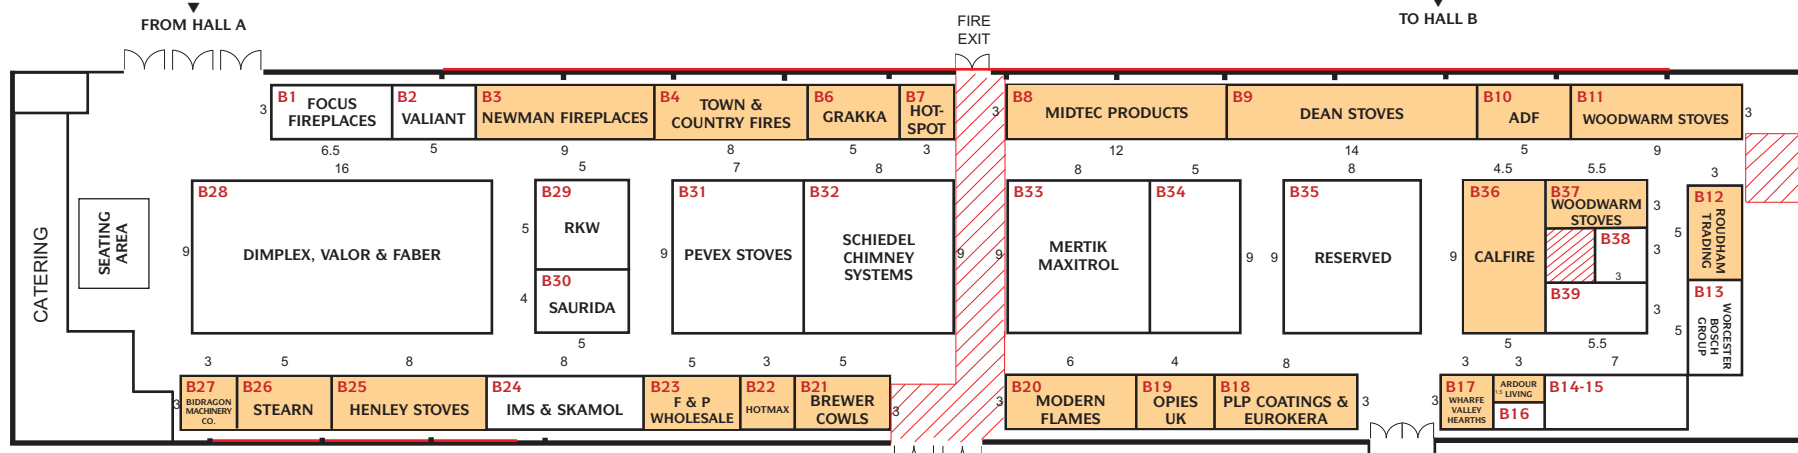

ON-SITE & PRE-REGISTRATION  
ENTRANCE

- Space Only stand
- Shell Scheme stand
- Window's to flue solid fuel appliances

UP-DATED: 21/03/2018

SPRINGFIELD HOUSE ENTRANCE - ON-SITE & PRE-REGISTRATION