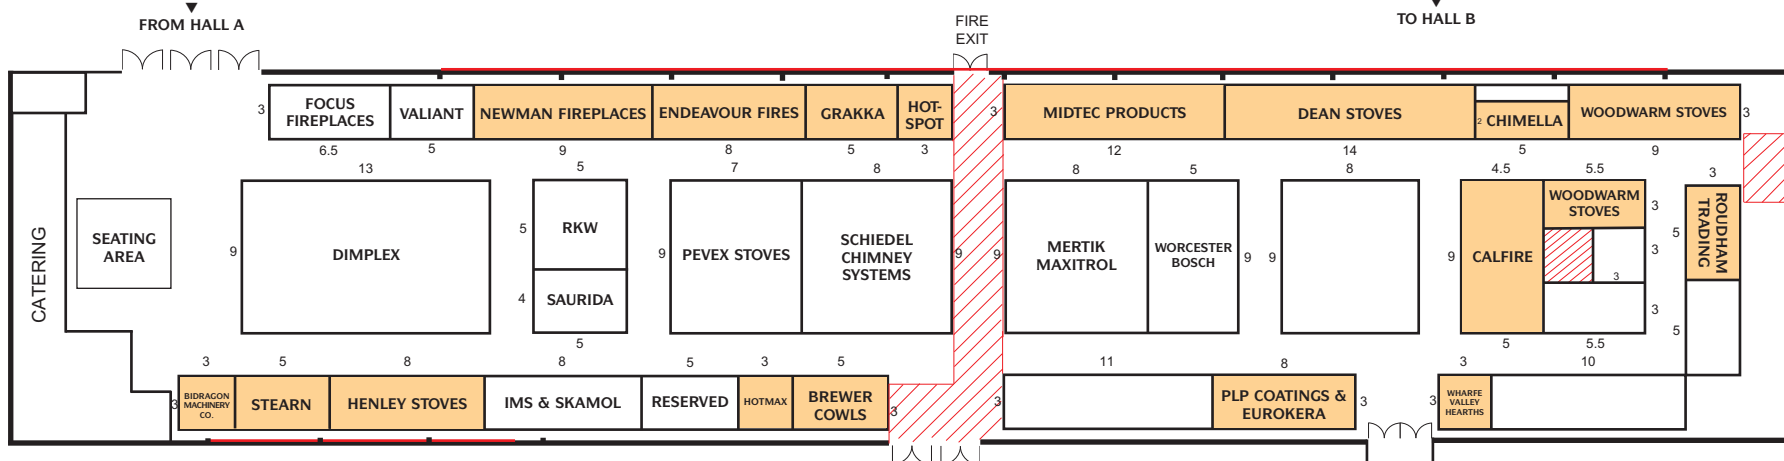

ON-SITE & PRE-REGISTRATION
ENTRANCE

HALL A

Space Only stand

Shell Scheme stand

Window's to flue
solid fuel appliances

UP-DATED: 13/11/2017

HALL B

HALL C

ON-SITE &
PRE-REGISTRATION
ENTRANCE