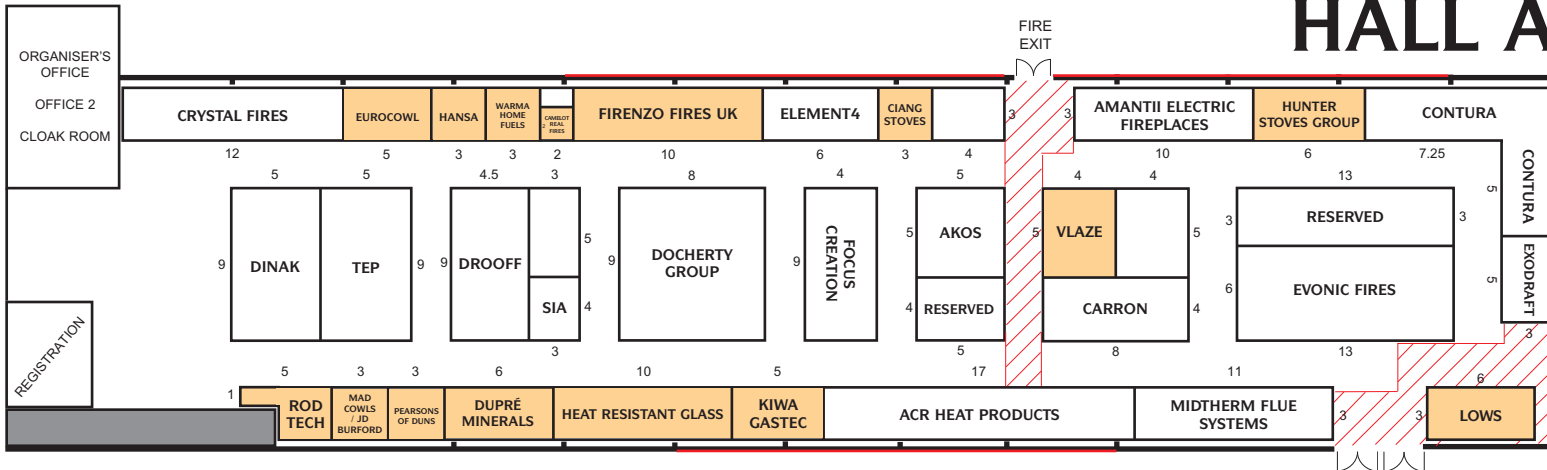

ON-SITE & PRE-REGISTRATION
ENTRANCE

HALL A

Space Only stand

Shell Scheme stand

Window's to flue
solid fuel appliances

UP-DATED: 13/11/2017

HALL B

HALL C

ON-SITE &
PRE-REGISTRATION
ENTRANCE