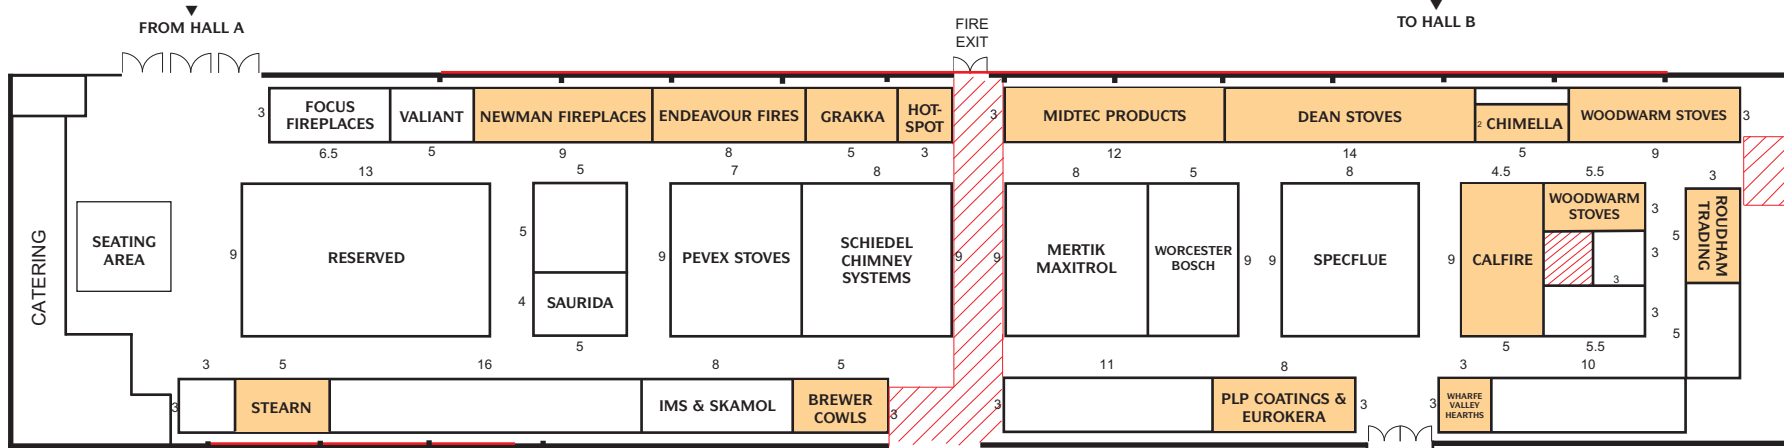

ON-SITE & PRE-REGISTRATION
ENTRANCE

HALL A

Space Only stand

Shell Scheme stand

Window's to flue
solid fuel appliances

UP-DATED: 19/09/2017

HALL B

HALL C

ON-SITE &
PRE-REGISTRATION
ENTRANCE