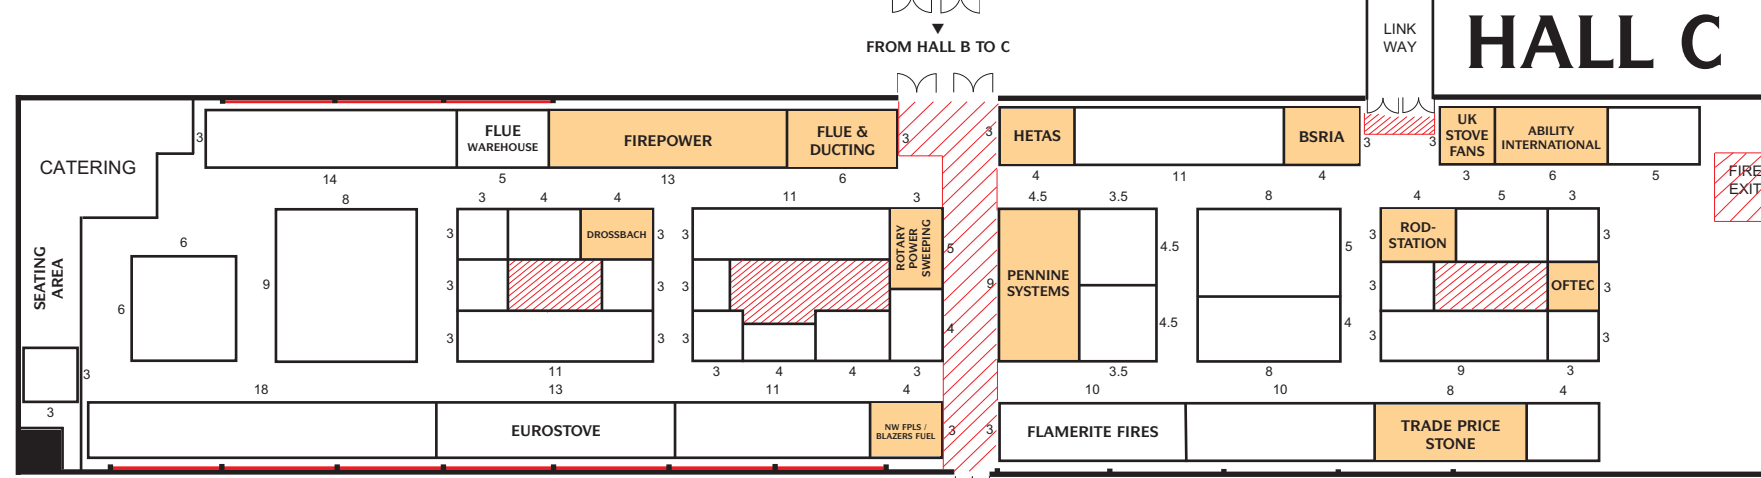

ON-SITE & PRE-REGISTRATION
ENTRANCE

HALL A

Space Only stand

Shell Scheme stand

Window's to flue
solid fuel appliances

UP-DATED: 19/09/2017

HALL B

HALL C

ON-SITE &
PRE-REGISTRATION
ENTRANCE