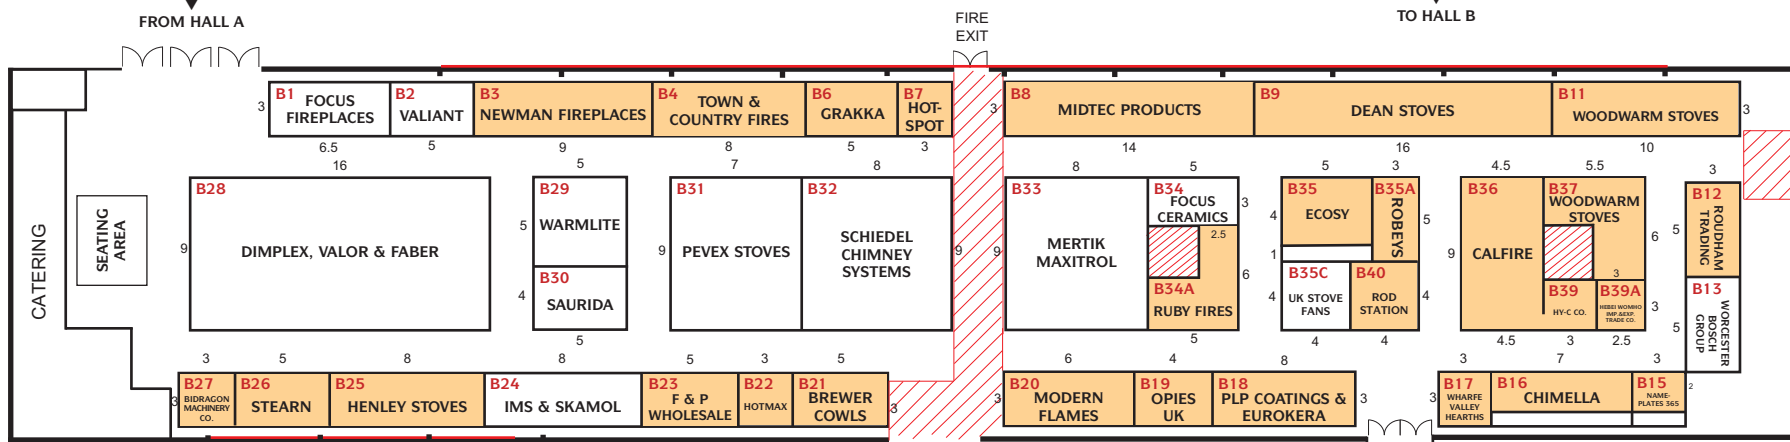

ON-SITE & PRE-REGISTRATION ENTRANCE

HALL A

Space Only stand

Shell Scheme stand

Window's to flue solid fuel appliances

UP-DATED: 18/05/2018

HALL B

HALL C

SPRINGFIELD HOUSE ENTRANCE - ON-SITE & PRE-REGISTRATION