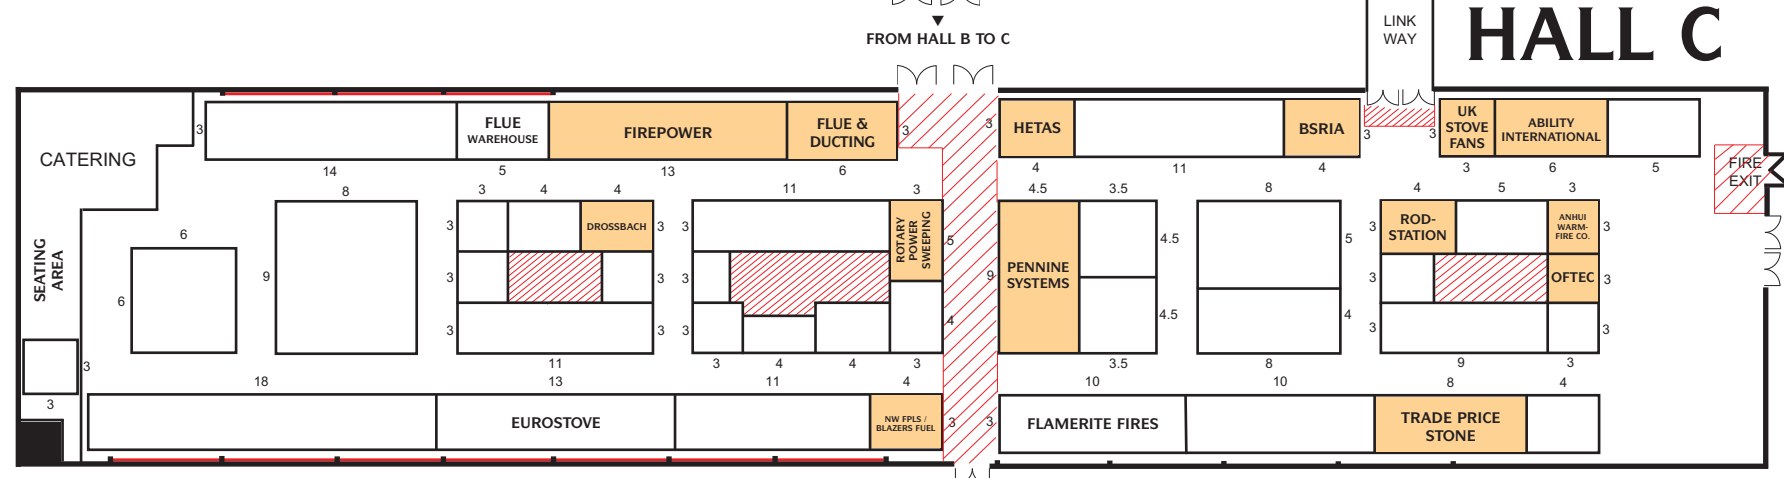

ON-SITE & PRE-REGISTRATION
ENTRANCE

HALL A

Space Only stand

Shell Scheme stand

Window's to flue
solid fuel appliances

UP-DATED: 13/11/2017

HALL B

HALL C

ON-SITE &
PRE-REGISTRATION
ENTRANCE