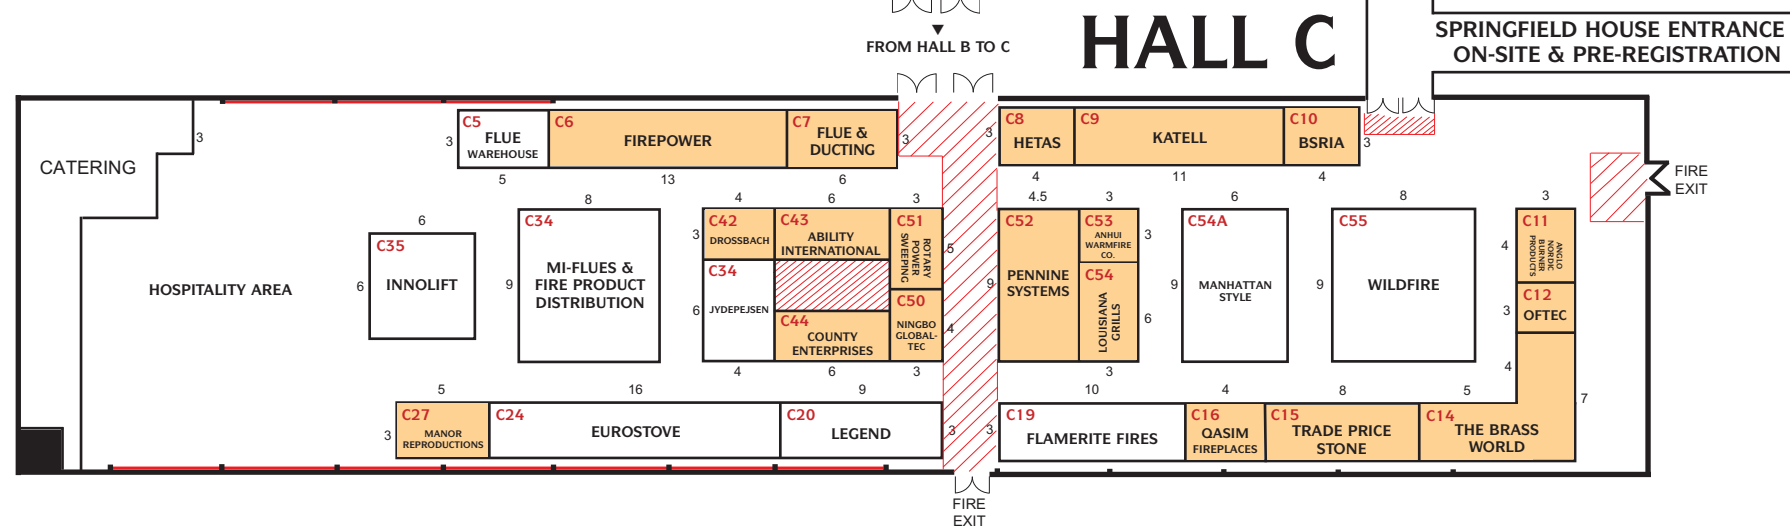

ON-SITE & PRE-REGISTRATION ENTRANCE

HALL A

Space Only stand

Shell Scheme stand

Window's to flue solid fuel appliances

UP-DATED: 18/05/2018

HALL B

HALL C

SPRINGFIELD HOUSE ENTRANCE - ON-SITE & PRE-REGISTRATION