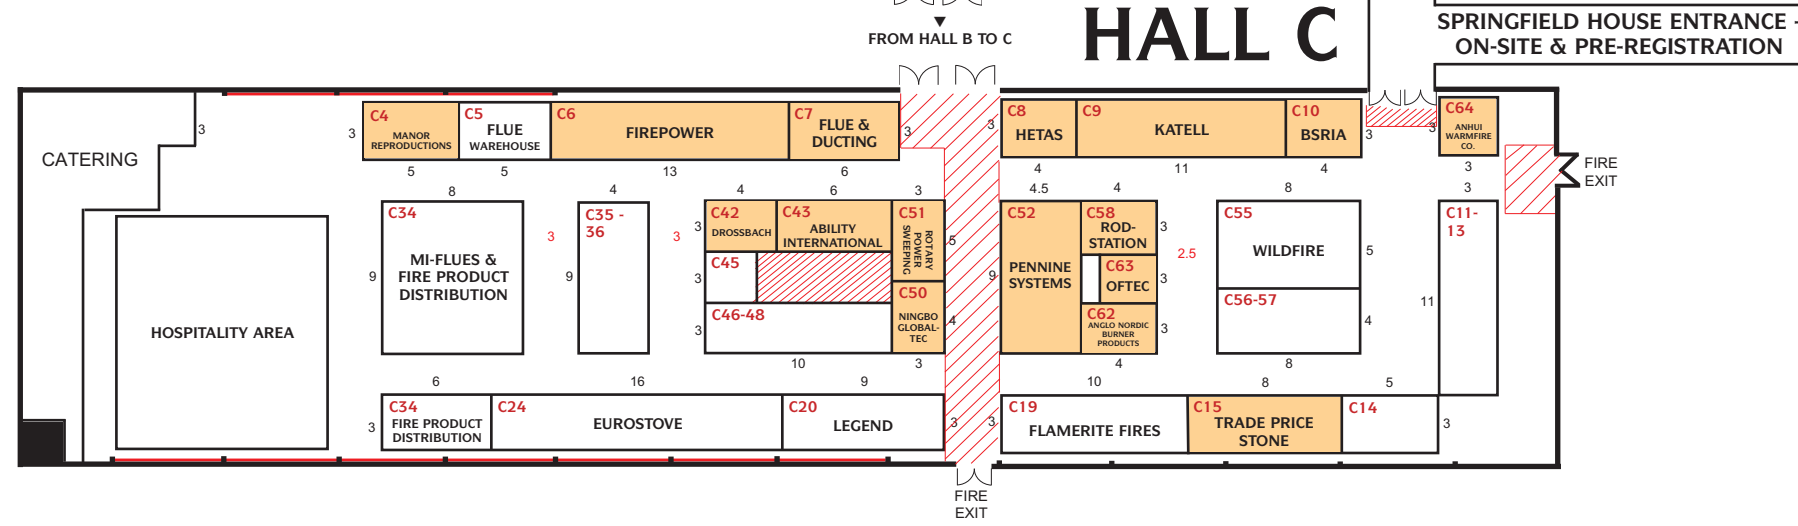

ON-SITE & PRE-REGISTRATION  
ENTRANCE

- Space Only stand
- Shell Scheme stand
- Window's to flue solid fuel appliances

UP-DATED: 21/03/2018

SPRINGFIELD HOUSE ENTRANCE - ON-SITE & PRE-REGISTRATION