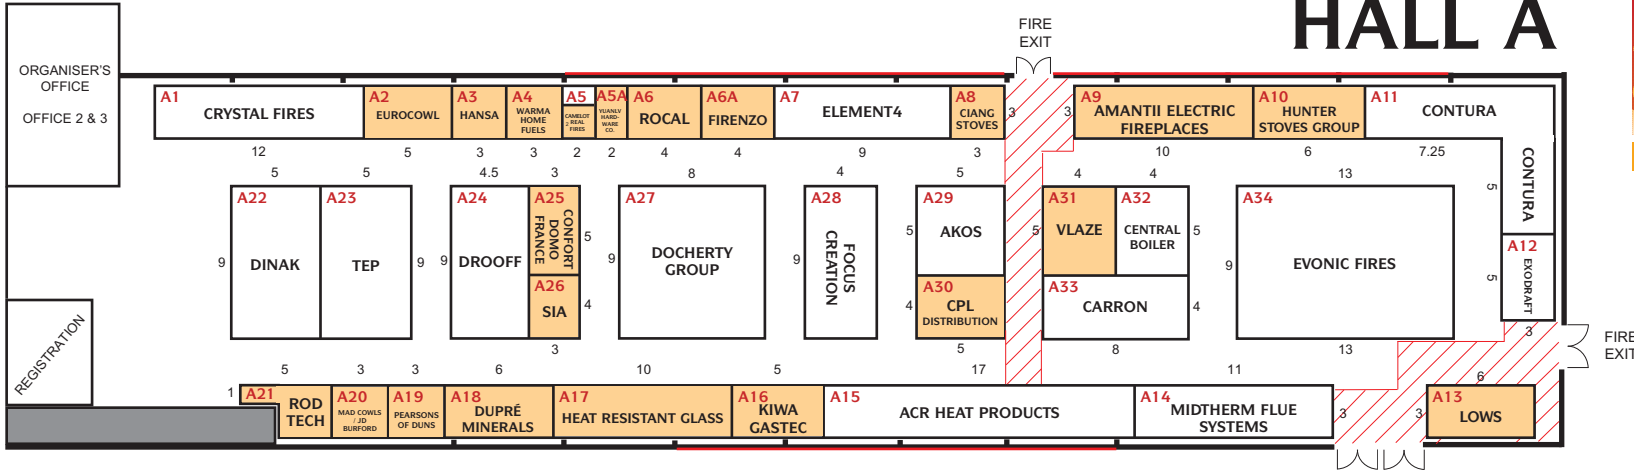

ON-SITE & PRE-REGISTRATION ENTRANCE

HALL A

Space Only stand

Shell Scheme stand

Window's to flue solid fuel appliances

UP-DATED: 18/05/2018

HALL B

HALL C

SPRINGFIELD HOUSE ENTRANCE - ON-SITE & PRE-REGISTRATION